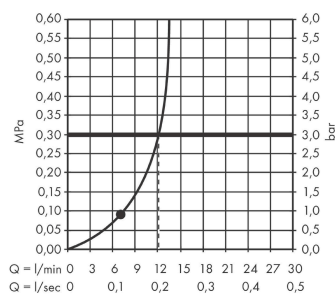

Pulsify E

Overhead shower 260 1jet

Finish: **Matt Black** Article Number: **24330670**

Description

product features

- shower head size: 260 x 260 mm
- spray type: PowderRain
- Fast Drain empties the overhead shower from an angle of 10°
- material spray disc: plastic
- spray disc surface: graphite
- maximum flow rate at 3 bar: 11,7 l/min
- flow rate PowderRain spray (at 3 bar): 11,7 l/min
- function from: 7,6 l/min
- minimum flow pressure: 0,9 bar
- installation: ceiling or wall
- connection thread G ½
- suitable for continuous flow water heaters

Technology

Design awards

Product image

Scale drawing

Flowchart

Pulsify E
Overhead shower 260 1jet
 Finish: **Matt Black** Article Number: **24330670**

Exploded Drawing

Year of production: >04/23