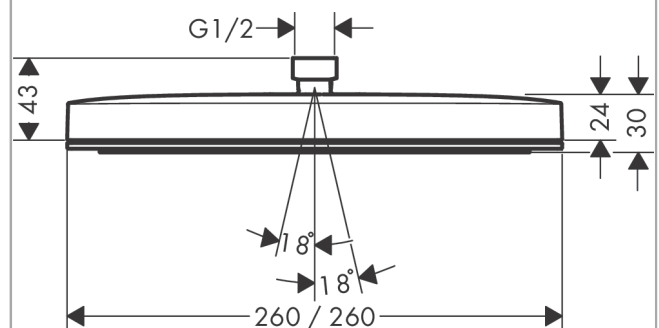

Pulsify E

Overhead shower 260 1jet

Finish: **Matt Black** Article Number: **24330670**

Description

product features

- shower head size: 260 x 260 mm
- spray type: PowderRain
- Fast Drain empties the overhead shower from an angle of 10°
- material spray disc: plastic
- spray disc surface: graphite
- maximum flow rate at 3 bar: 11,7 l/min
- flow rate PowderRain spray (at 3 bar): 11,7 l/min
- function from: 7,6 l/min
- minimum flow pressure: 0,9 bar
- installation: ceiling or wall
- connection thread G ½
- suitable for continuous flow water heaters

Technology

Design awards

Product image

Scale drawing

Flowchart

Pulsify E
Overhead shower 260 1jet
 Finish: **Matt Black** Article Number: **24330670**

Exploded Drawing

Year of production: >04/23

Pulsify E
Overhead shower 260 1jet
 Finish: **Matt Black** Article Number: **24330670**

Spare part list

Year of production: >04/23

Pos.	Description	Article Number	PC	PU
1	lock washer	98942670	56	1
2	filter packing	94246000	1	1