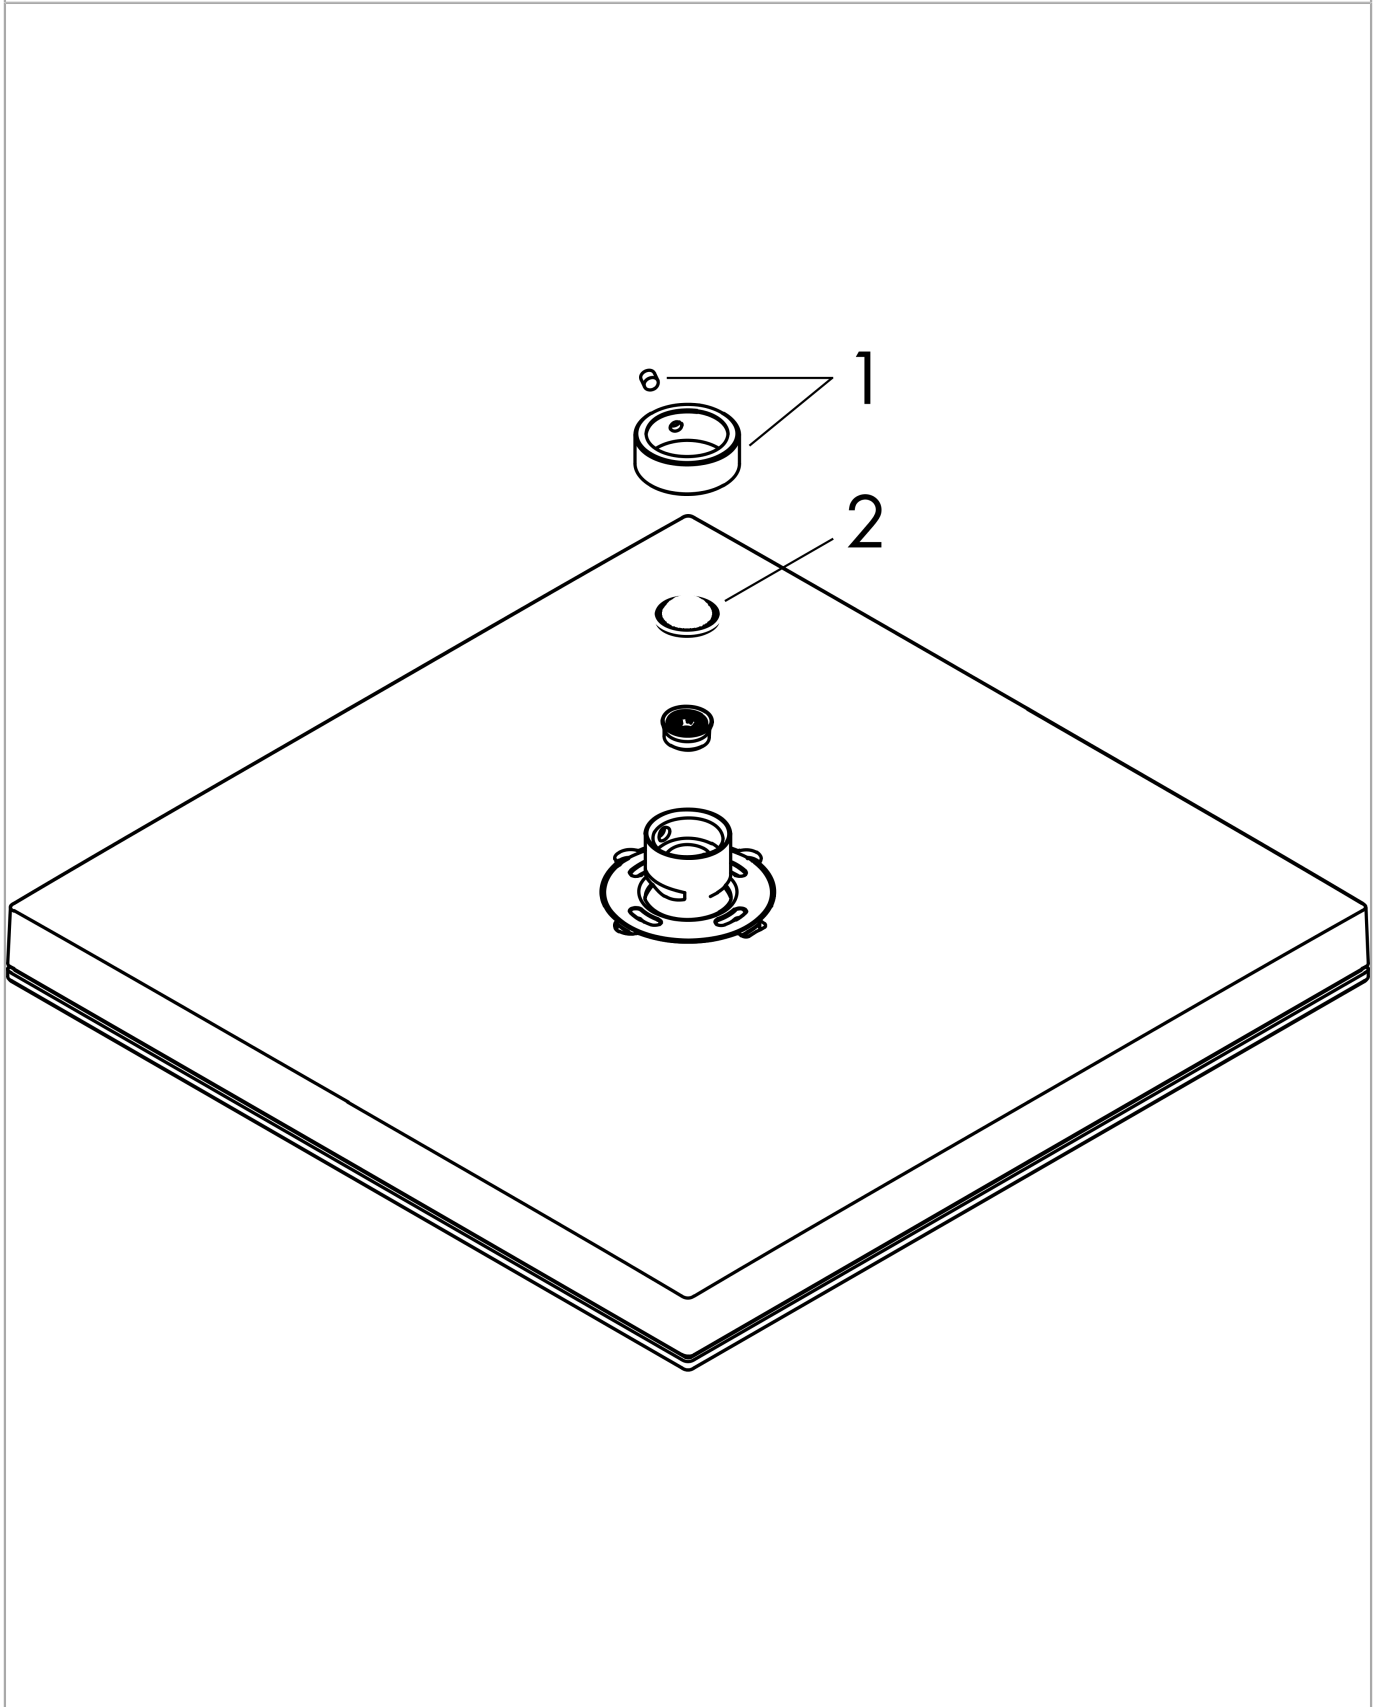

Pulsify E

Overhead shower 260 1jet

Finish: **Matt Black** Article Number: **24330670**

Description

product features

- shower head size: 260 x 260 mm
- spray type: PowderRain
- Fast Drain empties the overhead shower from an angle of 10°
- material spray disc: plastic
- spray disc surface: graphite
- maximum flow rate at 3 bar: 11,7 l/min
- flow rate PowderRain spray (at 3 bar): 11,7 l/min
- function from: 7,6 l/min
- minimum flow pressure: 0,9 bar
- installation: ceiling or wall
- connection thread G ½
- suitable for continuous flow water heaters

Technology

Design awards

Product image

Scale drawing

Flowchart

Pulsify E
Overhead shower 260 1jet
 Finish: **Matt Black** Article Number: **24330670**

Exploded Drawing

Year of production: >04/23

Pulsify E
Overhead shower 260 1jet
 Finish: **Matt Black** Article Number: **24330670**

Spare part list

Year of production: >04/23

Pos.	Description	Article Number	PC	PU
1	lock washer	98942670	56	1
2	filter packing	94246000	1	1